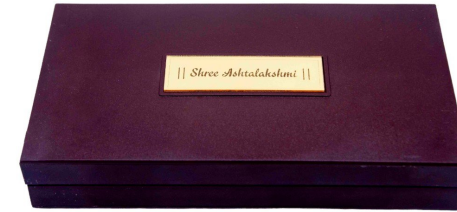

PUJA BOX SHREE ASHTALAXMI

PB SHREE ASHTALAXMI 4*8

[Read More](#)

Variations

Image	SKU	Price
	FBRPBSRASLX48	₹900.00

SKU: N/A

Price: ₹900.00

Category: [Uncategorized](#)