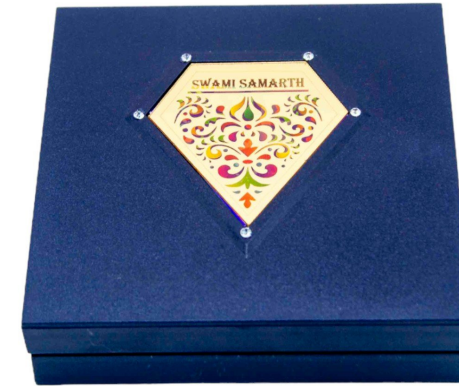

PUJA BOX SWAMI SAMARTH

PB SWAMI SAMARTH 5*5

[Read More](#)

Variations

Image	SKU	Price
	FBRPBSWMSMR55	₹600.00

SKU: N/A

Price: ₹600.00

Category: [Uncategorized](#)