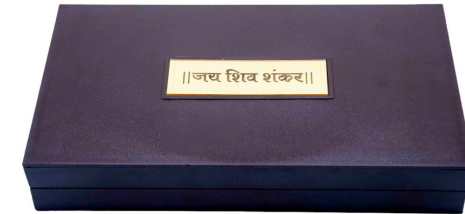

PUJA BOX SHIV SHANKAR

PB SHIV SHANKAR 4*8

[Read More](#)

Variations

Image	SKU	Price
	FBRPBSVSHNK48	₹900.00
	FBRPBSHSNKR33	₹450.00
	FBRPBSHSKR48	₹900.00

SKU: N/A

Price: ₹450.00 - ₹900.00

Category: [Uncategorized](#)