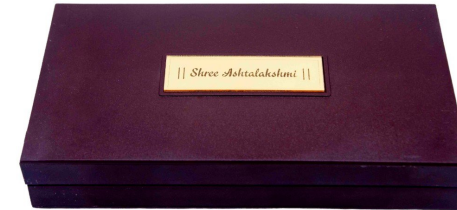

PUJA BOX SHREE ASHTALAXMI

PB SHREE ASHTALAXMI 4*8

[Read More](#)

Variations

Image	SKU	Price
	FBRPBSRASLX48	₹900.00

SKU: N/A

Price: ₹900.00

Category: [Uncategorized](#)